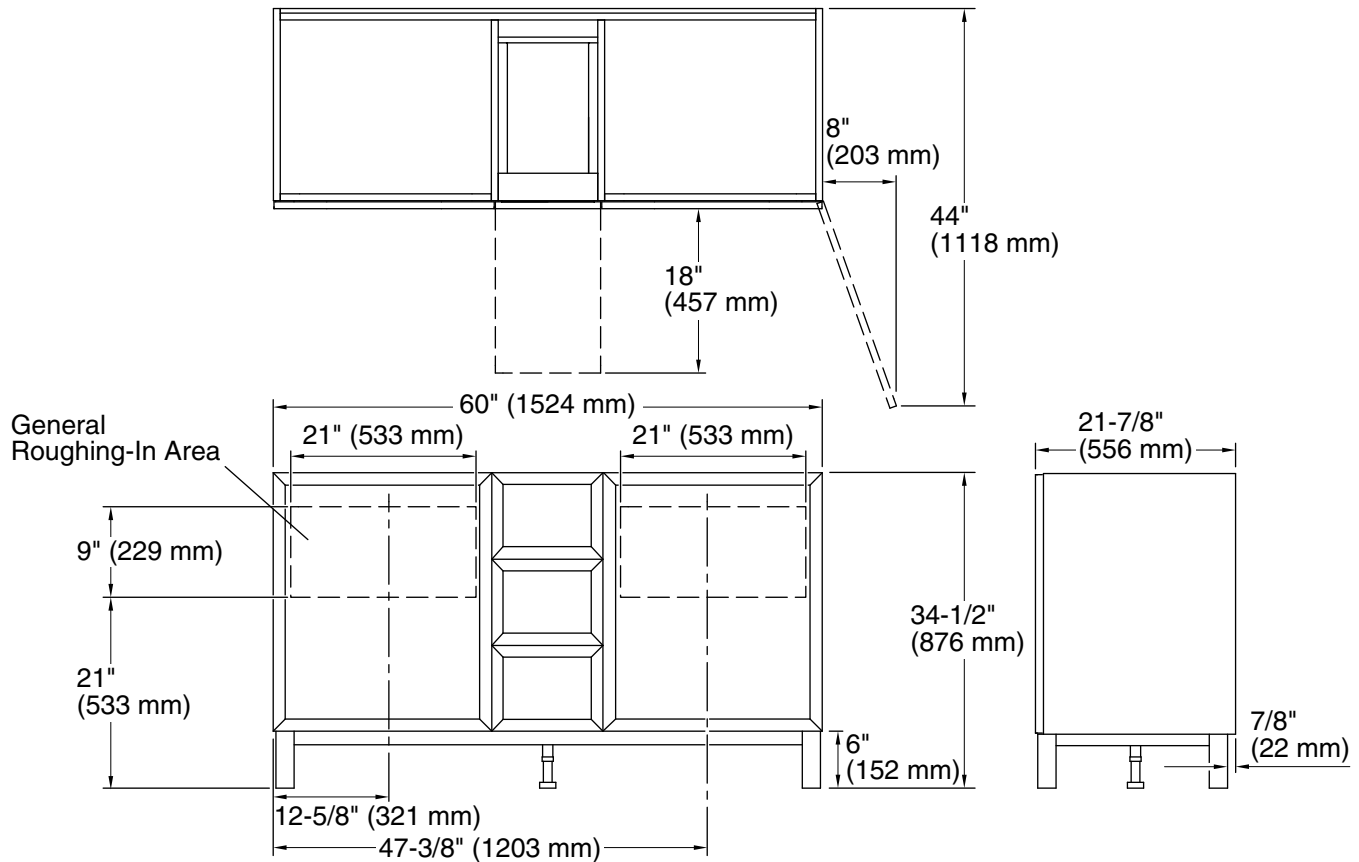

## Technical Information

All product dimensions are nominal.

Vanity type: Standard